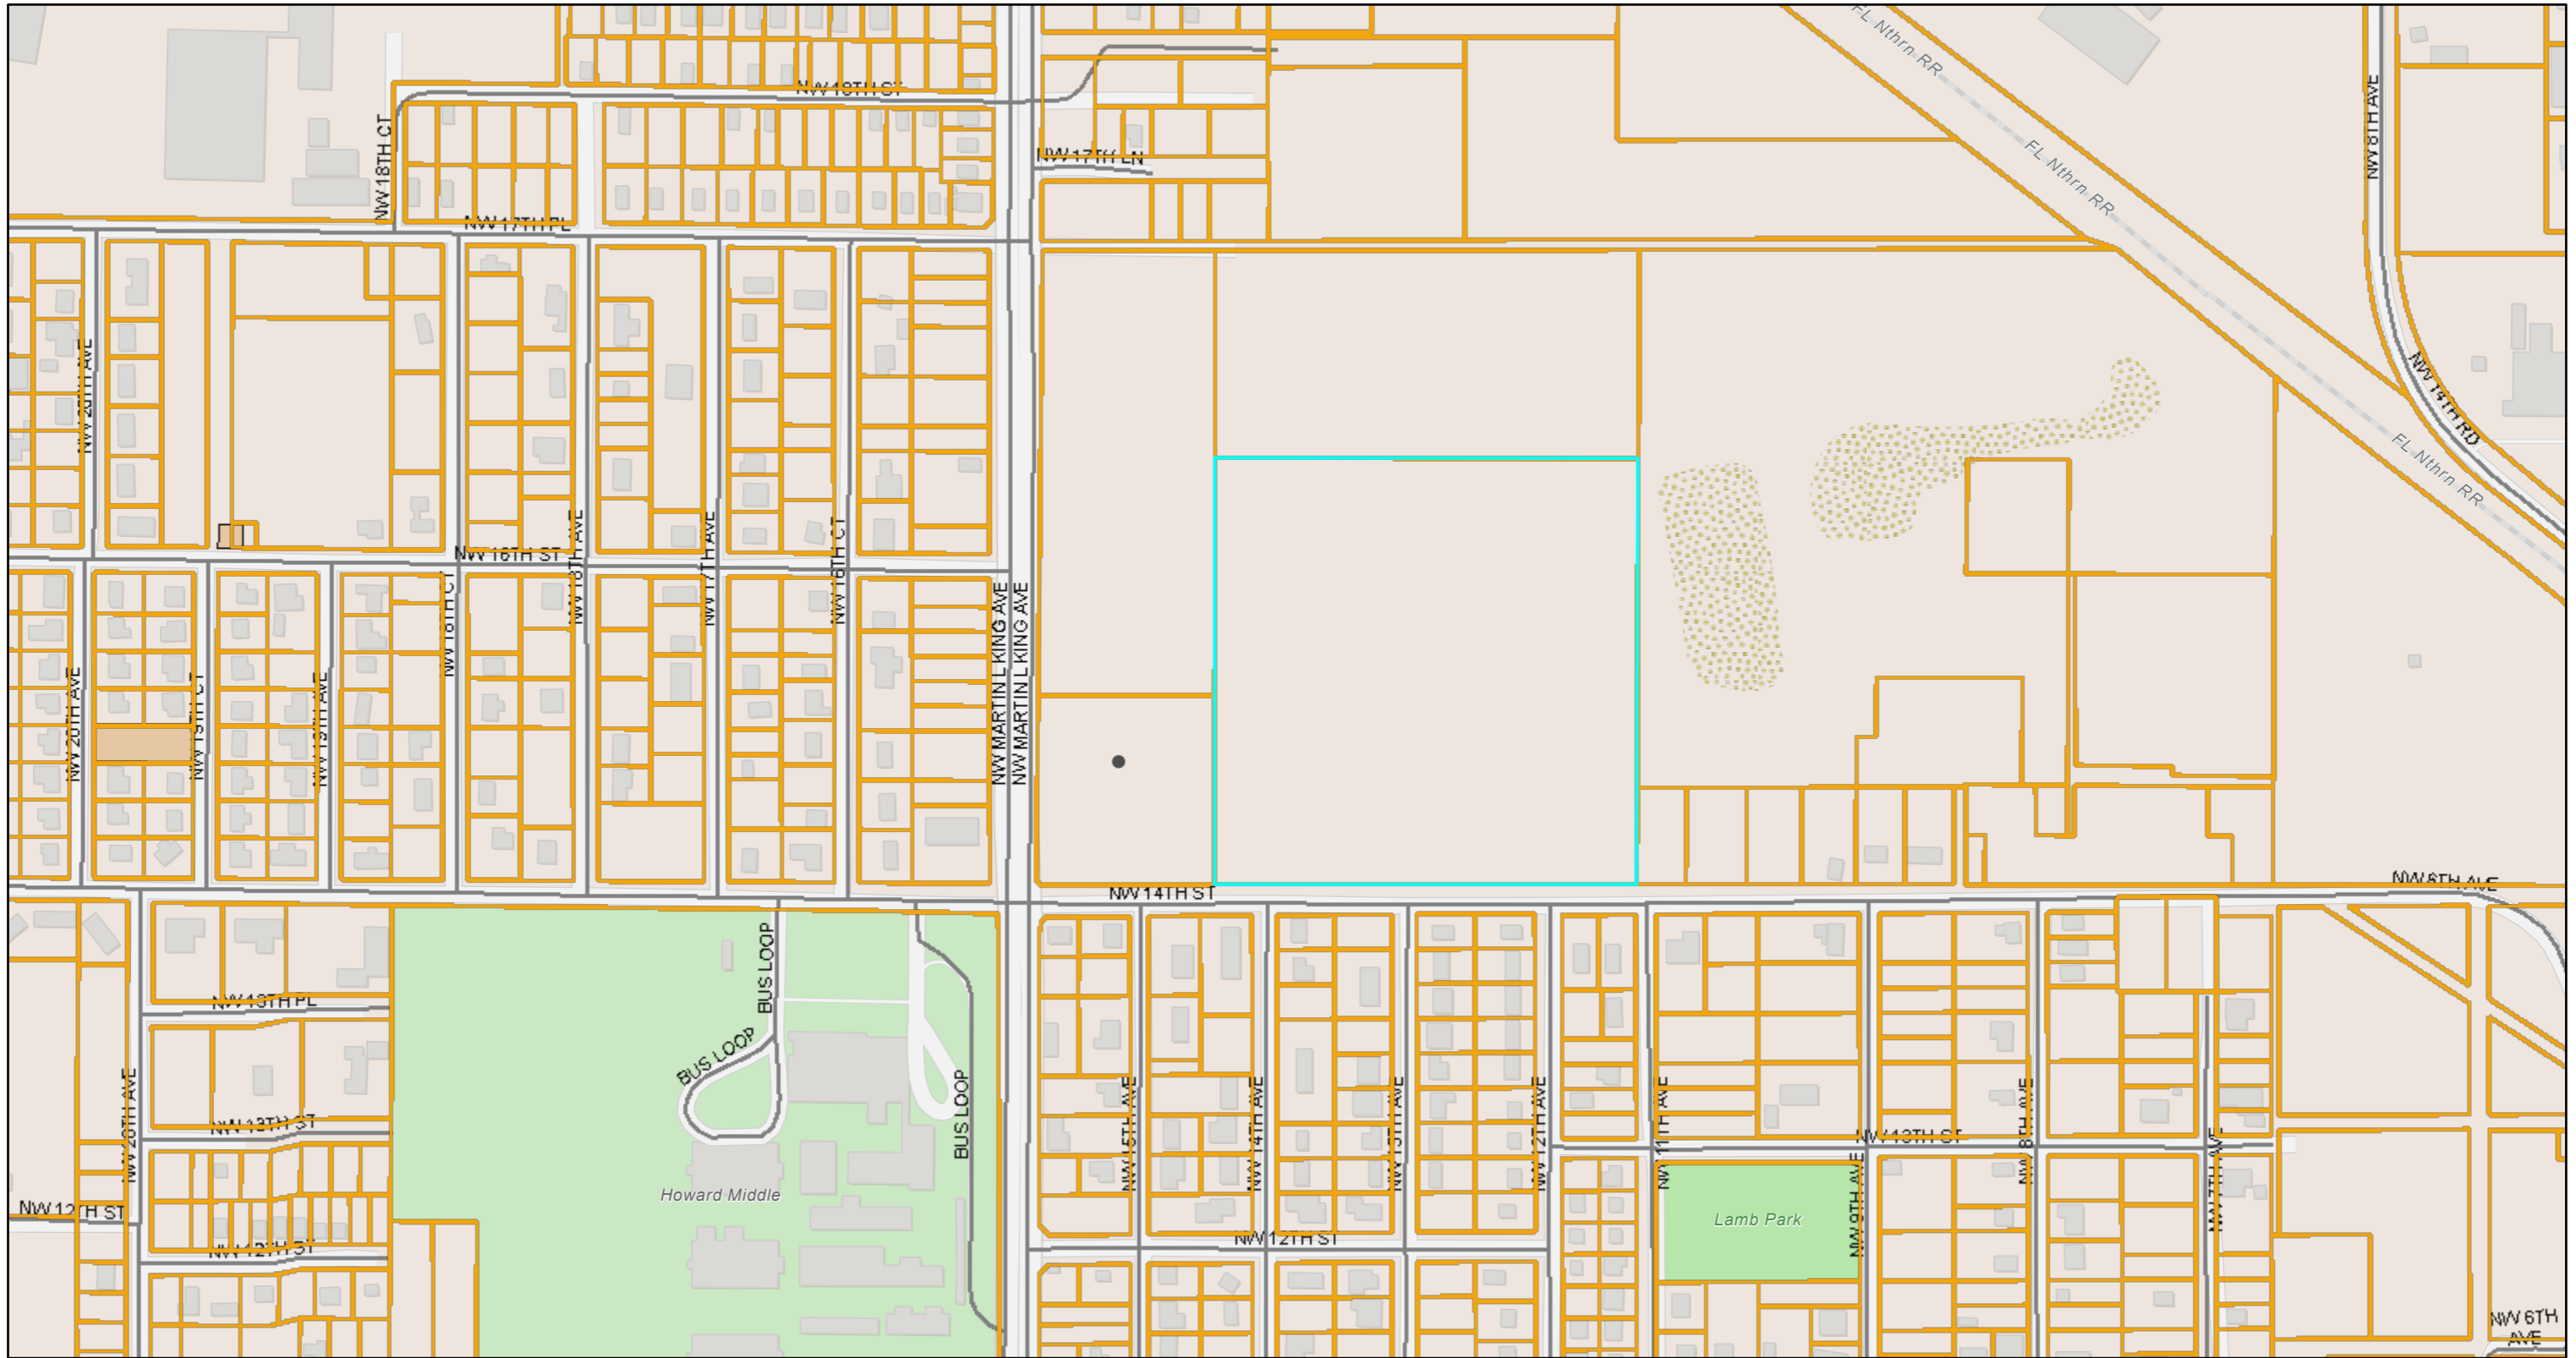

Marion County Florida - Interactive Map

7/4/2025, 9:31:36 PM

1:4,514

- Marion County
- Municipalities
- Parcels
- Drainage Retention Area (Storm Basin)
- Not Under Contract
- Streets

Marion County MCSO and IT/GIS Team, Marion County IT GIS Team, Marion County Property Appraiser, FEMA, Marion County Board of County Commissioners, OCE, Marion County BOCC, Marion County MSTU Department

Marion County Board of County Commissioners

This map is provided "as is" without any warranty or representation of accuracy, timeliness, completeness, merchantability, or fitness. The user is responsible for verifying any information and assumes all risk for reliance on any information herein.